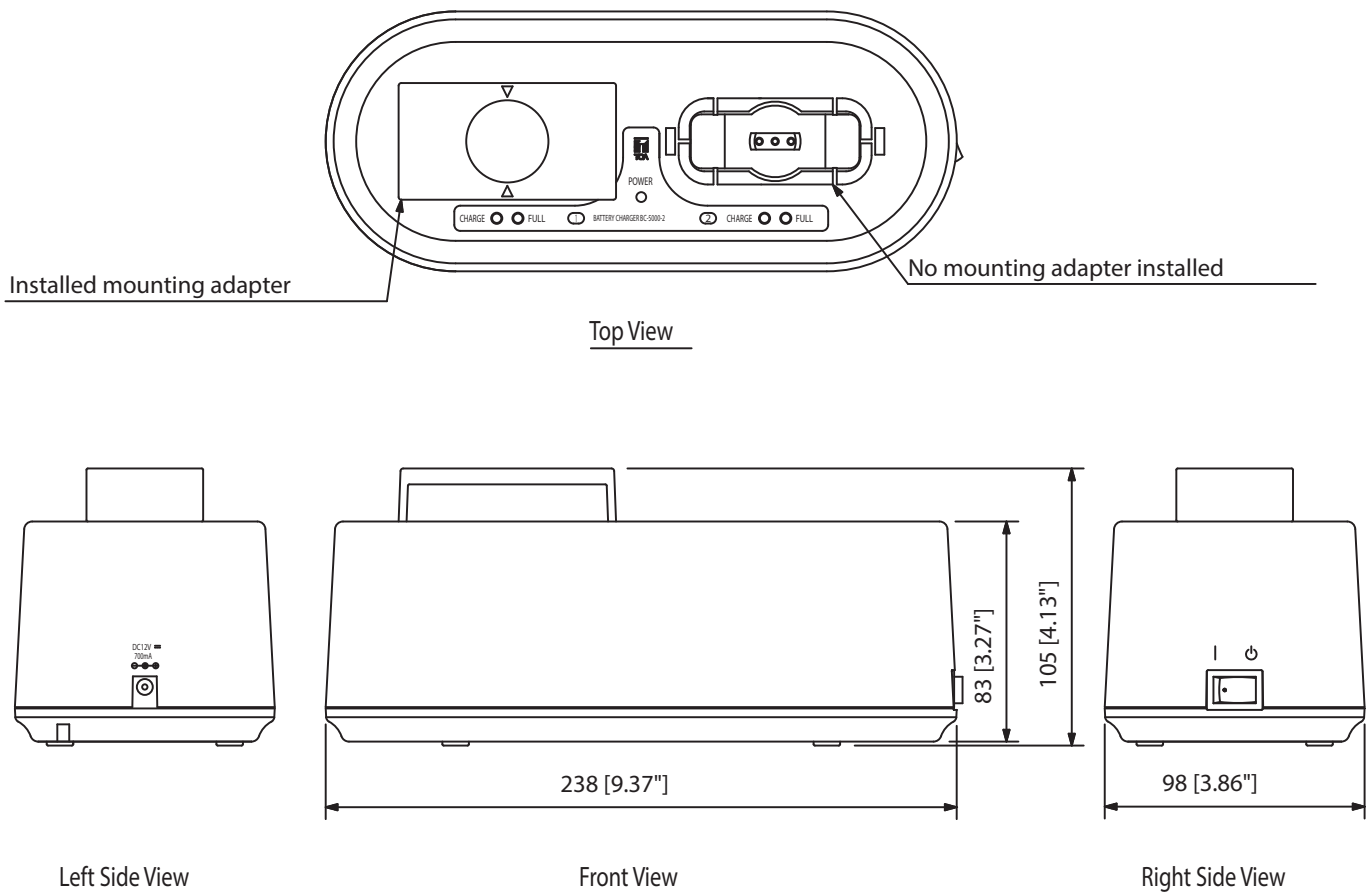

## Specifications

Power Source	12 V DC (optional AC adapter AD-5000-2 must be used)
Current Consumption	700 mA
Charging Time	Max. 3 h
Number of Units to be Charged Simultaneously	2 pieces
Operating Temperature	0 # to +40 # (32 # to 104 #)
Operating Humidity	30 % to 85 %RH (no condensation)
Finish	Case: ABS resin, gray Microphone receptacle section: PPE resin, black
Dimensions	238 (W) x 105 (H) x 98 (D) mm (9.37" x 4.13" x 3.86") (including mounting adapter)
Weight	500 g (1.1 lb) (charger with the mounting adapters attached)
Included Accessories	Mounting adapter ...2
Optional Accessories	Rechargeable battery: WB-2000-2 (containing 2 pieces) AC adapter: AD-5000-2

## Dimensions

UNIT:mm

SCALE:1/3