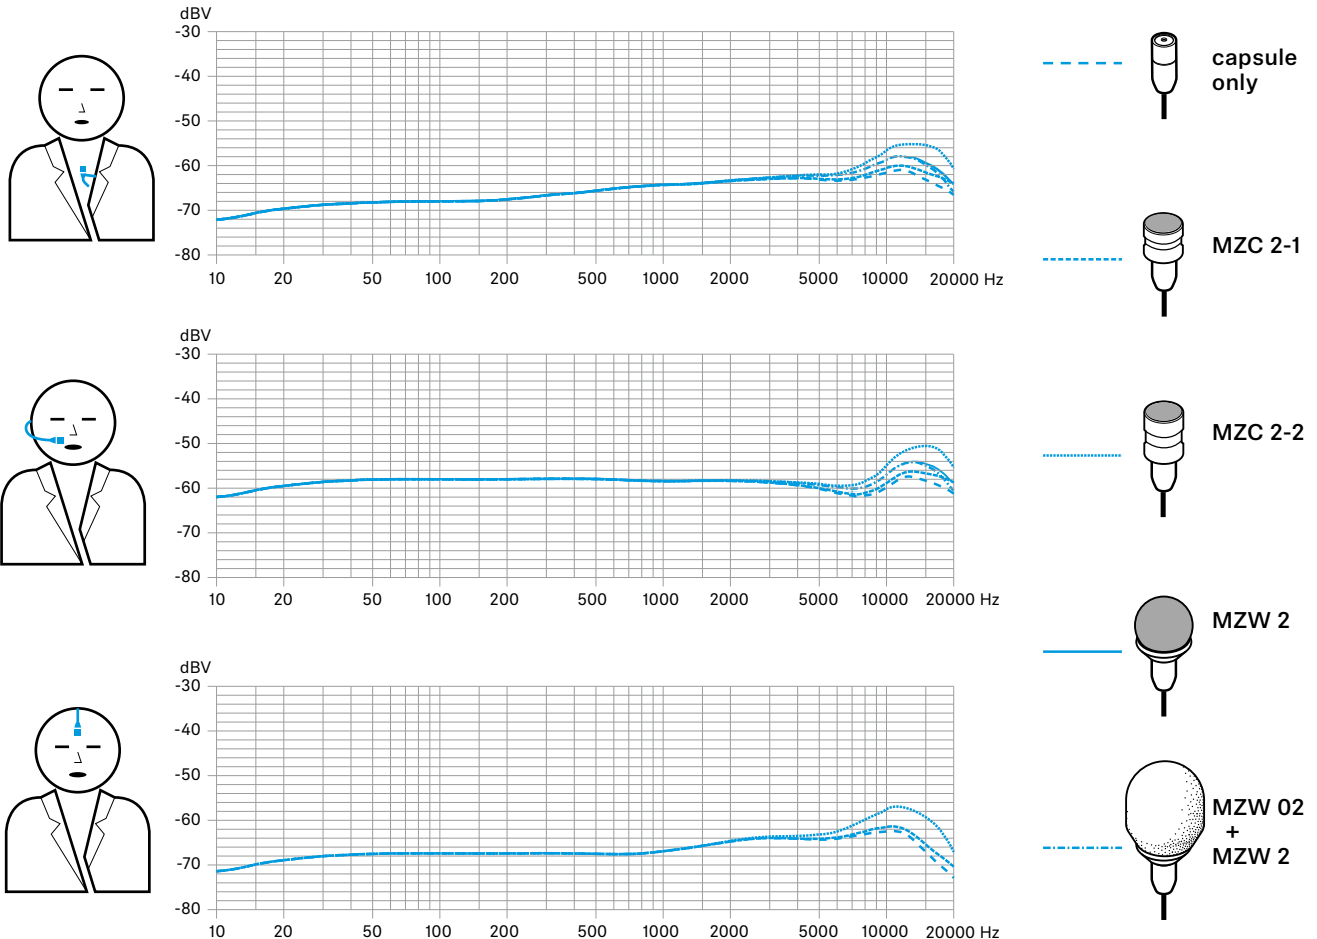

MKE 2 Clip-On Microphone

The MKE 2 Gold is a high-quality, small clip-on microphone for every area of live sound transmission. It sets the highest benchmarks in sound quality and robustness under tough on-stage conditions. The ultra-lightweight Umbrella Diaphragm™ and the welded housing offer optimal protection against sweat.

	Slip-on caps		Cover-up	Wind screen	Clip	Connector	Applicable to
	MZC 2-1	MZC 2-2					
MKE 2-4 Gold-C MKE 2-4-3 Gold-C	●	●	●			 3-Pin SE	SK 50/SK 250/SK 6000/ SK 9000/SK 2000/SK 5212
MKE 2-5 Gold-C MKE 2-5-3 Gold-C	●	●	●			 open end	
MKE 2-60 Gold-C	●	●	●				System K6
MKE 2-ew Gold MKE 2-ew-3 Gold	●	●	●	●	●	 3.5 mm	ew G3/ew G4/ew D1/ Speechline DW/XSW
MKE 2 P-C	●					 XLR-3	Video camera Mixing console

MKE 2

Clip-On Microphone

FREQUENCY RESPONSE

SPECIFICATIONS

Transducer principle	pre-polarized condensor microphone
Pick-up pattern	omni-directional
Sensitivity (free field, no load) (1 kHz)	5 mV/Pa, ± 3 dB
Max. SPL at 1 kHz	142 dB
Frequency response	20 to 20.000 Hz ± 3 dB
Equivalent noise level	
A-weighted	26 dB
CCIR-weighted	39 dB
Connector	see product variants
Cable length	approx. 1.60 m