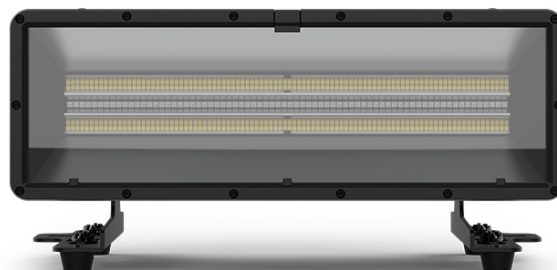

STRIKE Bolt 1C

FEATURES

- Intense, stackable strobe with added color effects rated IP65 for all-weather use
- Twin strobe tubes for intense strobe effects
- Single row of RGBA LEDs for color block effects behind an integrated smart glass (electronic frost) filter
- Designed for rigging versatility with multiple hanging points, end-to-end connections, floor feet, and the ability to be rigged inline with STRIKE Array fixtures to create unique blinder/strobe arrays.

SPECIFICATIONS

OPTICAL

- Light Source: 66 LEDs (quad-color) SMD 5050, 0.9 – 1.5 W, (470 mA), 50,000 hours life expectancy
- Light Source: 392 LEDs, (CW) 1.5 W, 5660 K, 50,000 hours life expectancy
- Color Temperature (at full): 5692K
- CRI: 89.2
- Beam Angle (Combine): 77.5° x 55.8°
- Beam Angle (Plate): 84.6° x 73.6°
- Beam Angle (Beam): 77.7° x 54.7°
- Field Angle (Combine): 130.6° x 104.4°
- Field Angle (Plate): 139.7° x 114.5°
- Field Angle (Beam): 129.1° x 102.3°
- Lumens (Combined): 20,251
- Lumens (Plate): 2735
- Lumens (Beam): 23,736
- Illuminance (Combined): 605 lux @ 5 m
- Illuminance (Plate): 66 lux @ 5 m
- Illuminance (Beam): 729 lux @ 5 m
- Selectable PWM: 1000 Hz, 2000 Hz, 4000 Hz, 6000 Hz, 25,000 Hz, 64,000 Hz

DYNAMIC EFFECTS

- Dimmer: Electronic
- Shutter/Strobe: Electronic
- Strobe Rate: 0 to 30 Hz
- Standalone Color Mixing: Yes
- Dim Modes: 4
- Built-in Automated Programs: Yes

CONSTRUCTION / PHYSICAL

- Dimensions: 14.96 x 8.39 x 11.81 in (380 x 213 x 300 mm)
- Weight: 19 lbs. (8.7 kg)
- Exterior Color: Black
- Housing Material: Magnesium alloy

CONNECTIONS

- Power Connection: Edison (Local) plug to Seetronic Powerkon IP65
- Power Input: Seetronic Powerkon IP65
- Power Output: Seetronic Powerkon IP65

- Data Connectors: 5-pin IP65 XLR, Seetronic etherCON IP65
- Cable Length (power): 5 ft (1.5 m)