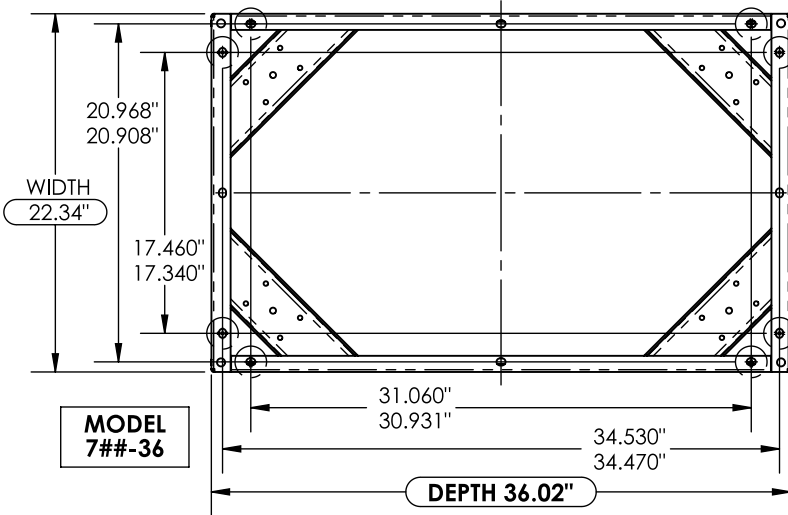

SBK-700
Bracket Kit, Seismic, 700 Series

700 SERIES STUD PATTERN DIMENSIONS

CHOOSE APPLICABLE MODEL DEPTH
MAIN ANCHOR POINTS ARE CIRCLED

700 SERIES INSTALLATION HARDWARE DETAIL

©2009 Atlas Sound L.P. All rights reserved. Atlas Sound is a trademark of Atlas Sound L.P. All other trademarks are the property of their respective owners. All specs are subject to change without notice. PN:491764_ATS003003 RevB 1/09