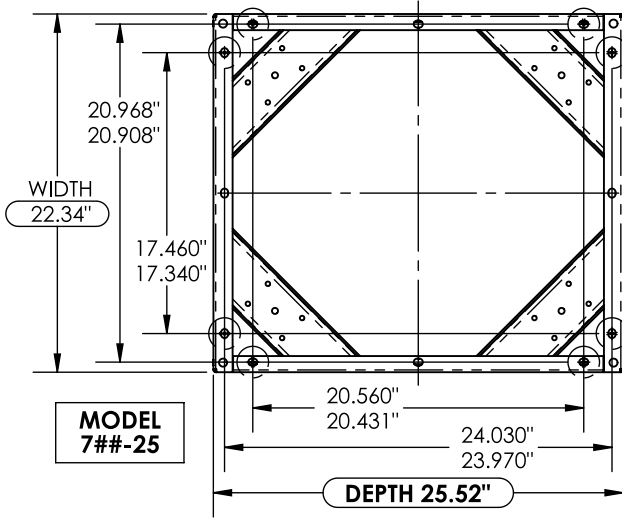

SBK-700
Bracket Kit, Seismic, 700 Series

700 SERIES STUD PATTERN DIMENSIONS

CHOOSE APPLICABLE MODEL DEPTH
MAIN ANCHOR POINTS ARE CIRCLED

700 SERIES INSTALLATION HARDWARE DETAIL

©2009 Atlas Sound L.P. All rights reserved. Atlas Sound is a trademark of Atlas Sound L.P. All other trademarks are the property of their respective owners. All specs are subject to change without notice. PN:491764_ATS003003 RevB 1/09