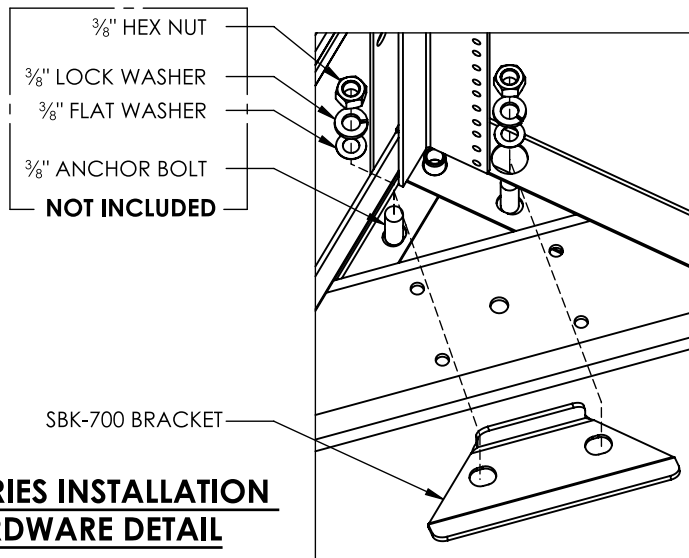

SBK-700
Bracket Kit, Seismic, 700 Series

700 SERIES STUD PATTERN DIMENSIONS

CHOOSE APPLICABLE MODEL DEPTH
MAIN ANCHOR POINTS ARE CIRCLED

700 SERIES INSTALLATION HARDWARE DETAIL

©2009 Atlas Sound L.P. All rights reserved. Atlas Sound is a trademark of Atlas Sound L.P. All other trademarks are the property of their respective owners. All specs are subject to change without notice. PN:491764_ATS003003 RevB 1/09