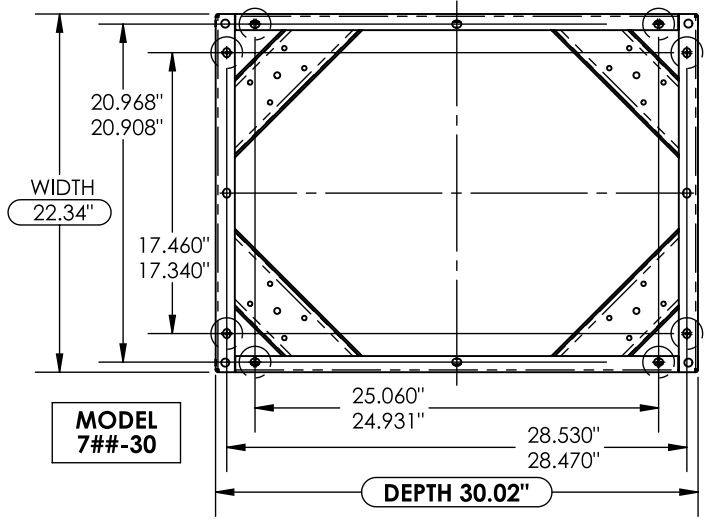

SBK-700
Bracket Kit, Seismic, 700 Series

700 SERIES STUD PATTERN DIMENSIONS

CHOOSE APPLICABLE MODEL DEPTH
MAIN ANCHOR POINTS ARE CIRCLED

700 SERIES INSTALLATION HARDWARE DETAIL

©2009 Atlas Sound L.P. All rights reserved. Atlas Sound is a trademark of Atlas Sound L.P. All other trademarks are the property of their respective owners. All specs are subject to change without notice. PN:491764_ATS003003 RevB 1/09