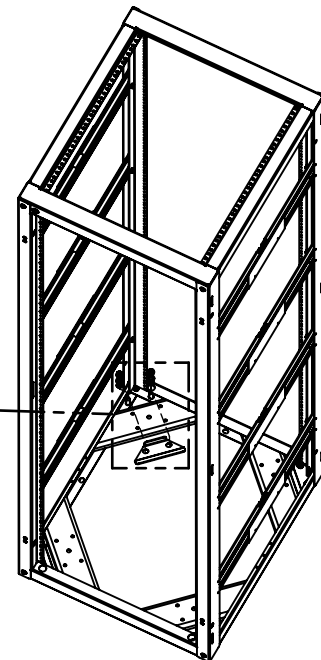

SBK-700
Bracket Kit, Seismic, 700 Series

700 SERIES STUD PATTERN DIMENSIONS

CHOOSE APPLICABLE MODEL DEPTH
MAIN ANCHOR POINTS ARE CIRCLED

700 SERIES INSTALLATION HARDWARE DETAIL

©2009 Atlas Sound L.P. All rights reserved. Atlas Sound is a trademark of Atlas Sound L.P. All other trademarks are the property of their respective owners. All specs are subject to change without notice. PN:491764_ATS003003 RevB 1/09