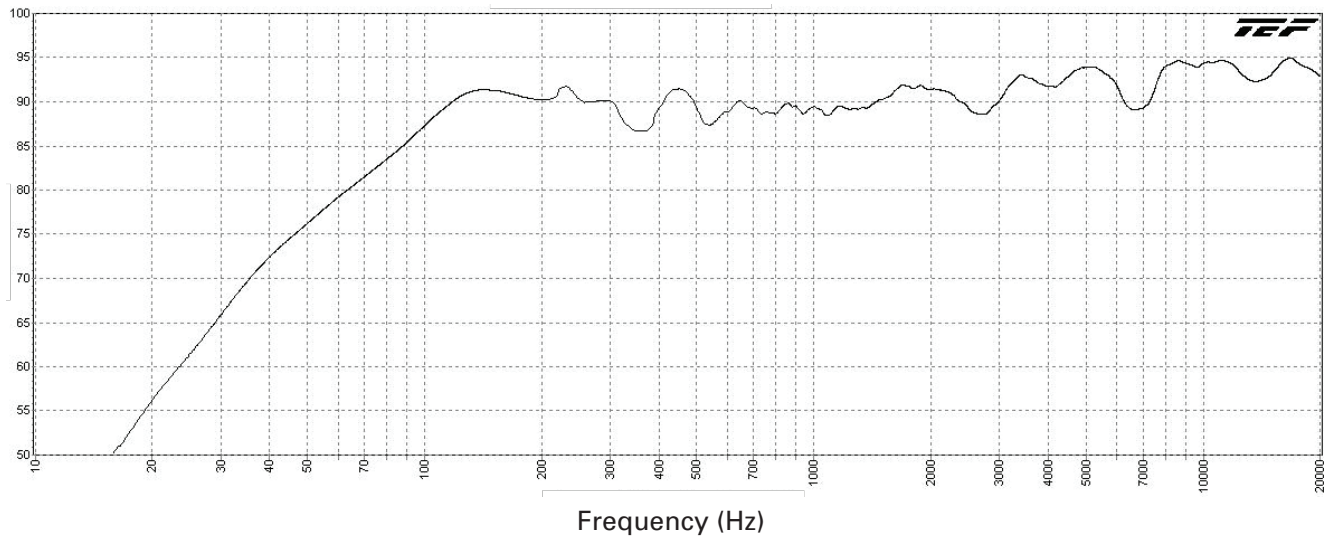

FA6260T-8MB Frequency Response