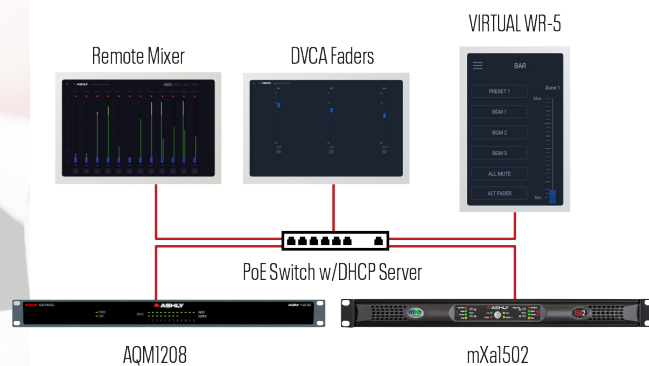

## 7" Touch-Panel Remote

**AQUACONTROL™ COMPATIBLE**

**SECURE TOUCHSCREEN CONTROL**

**WALL-MOUNTABLE**

**A** new addition to the AquaControl family is the AquaTouch7 Remote. This 7" color touch-panel provides secure remote-control access via Ethernet with wall-mount installation. The AquaTouch7 Remote is the perfect complement to AquaControl products like the AQM1208 & mXa1502. Offering convenient and intuitive touch-control of all remote functions, the AquaTouch7 uses a wired Ethernet connection to its host device, providing reliable and secure access. The AquaTouch7 is designed to be flush wall-mounted. PoE compatibility makes installation fast and simple.

### AquaControl™ Compatible

The AquaTouch7 is designed to be compatible with all AquaControl-based devices, like the mXa1502 Mixer-amplifier and the AQM1208 Digital Zone Mixer, as well as other AquaControl models yet to come. All remote page functions served by the AquaControl web-server interface may be viewed and accessed by the AquaTouch7. These include Mixers, DCA Faders & Virtual WR-5 Zone Controller pages and others that may be developed in the future. One or more of these pages may be assigned to the AquaTouch7 for access by any user and multiple AquaTouch7 remotes may be connected to a single AquaControl device if needed.

### Wall-Mountable

Using the supplied wall-mount bracket, the AquaTouch7 may be mounted on-wall with a sleek, flush appearance. It provides an elegant in-wall design for clean-looking Installation. It is compatible with any standard single, dual-gang or 60mm Euro-style electrical boxes. And with wired CAT5 Ethernet, your connection is always secure.